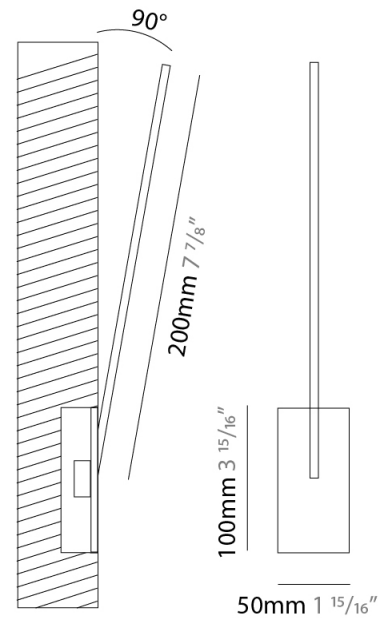

PROJECT	_____
TYPE	_____
SPECIFIER	_____
QUANTITY	_____
DATE	_____

SPILLO 1 ROD RECESSED

D46012- _____ - _____
base number   Color   Finish
                                         Temperature   Options

1. To build a product code in our configurator select the specify button on the base model # product page
2. To build a manual product code on this datasheet choose from the options listed below in blue font and add the suffix to the base model #

GENERAL

Series: Spillo
Subseries: Spillo 1 Rod
Partner: Icone
Division: Design
Installation: Recessed
Product Type: Ceiling Recessed
Mounting Location: Ceiling
Light Distribution: Adjustable

PHYSICAL

Shape: Rectangle
Width (mm): 50
Width (in): 1 ¹⁵/₁₆
Height (mm): 200
Height (in): 7 ⁷/₈
Fixture Finish: WHI / BLK / CHR / BGD
Fixture Material: Brass

ELECTRICAL

Lamp Type: LED
Total Output Wattage (W): 2.64
Dimming: 0-10V Dimming
Driver Included: No
Driver Location: Remote
Driver Type: Constant Voltage - 120 / 277Vac
Driver Class: Class 2
Input Voltage (V): 120 - 277
Output Voltage (V): 12
Upon Request: (Not included, see components) 0-10Vdc dimming / 277Vac

LED

Color Temperature (°K): 2700 / 3000
Nominal Lumen (lm): 220
CRI: >90 CRI
Lamp Life (hrs): 50000

OPTICAL

Adjustability: Tilt 120°

RATINGS AND CERTIFICATIONS

Certified By: Certified for North American Standards
IP rating: IP20