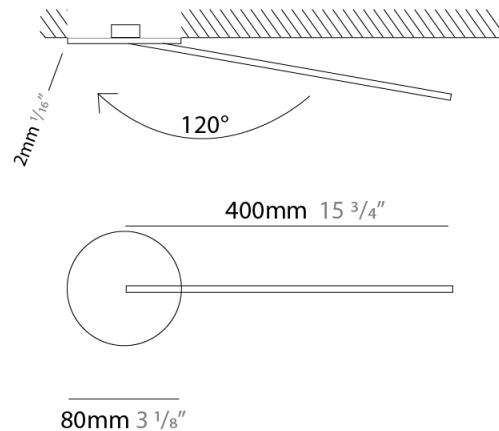

SPILLO 1 ROD ROUND BASE RECESSED

D46022- _____ - _____
base number   Color   Finish
                                         Temperature   Options

1. To build a product code in our configurator select the specify button on the base model # product page
2. To build a manual product code on this datasheet choose from the options listed below in blue font and add the suffix to the base model #

GENERAL

Series: Spillo
Subseries: Spillo 1 Rod Round Base
Partner: Icone
Division: Design
Installation: Recessed
Product Type: Ceiling Recessed
Mounting Location: Ceiling
Light Distribution: Adjustable

PHYSICAL

Shape: Rectangle
Width (mm): 50
Width (in): $1 \frac{15}{16}$
Height (mm): 400
Height (in): $15 \frac{3}{4}$
Fixture Finish: WHI / BLK / CHR / BGD
Fixture Material: Brass

ELECTRICAL

Lamp Type: LED
Total Output Wattage (W): 4.8
Dimming: 0-10V Dimming
Driver Included: No
Driver Location: Remote
Driver Type: Constant Voltage - 120Vac
Driver Class: Class 2
Input Voltage (V): 120
Output Voltage (V): 12
Upon Request: (Not included, see components) 0-10Vdc dimming / 277Vac

LED

Color Temperature (°K): 2700 / 3000
Nominal Lumen (lm): 440
CRI: >90 CRI
Lamp Life (hrs): 50000

OPTICAL

Adjustability: Tilt 120°

RATINGS AND CERTIFICATIONS

Certified By: Certified for North American Standards
IP rating: IP20