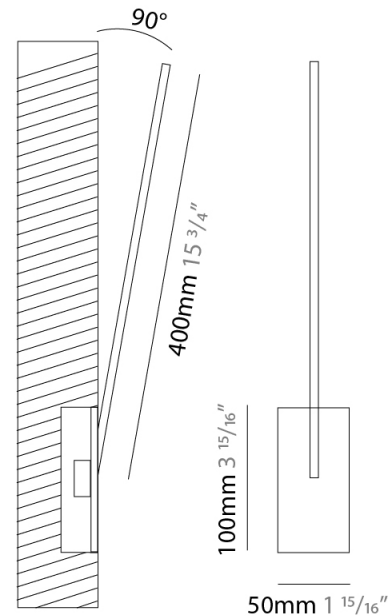

PROJECT	_____
TYPE	_____
SPECIFIER	_____
QUANTITY	_____
DATE	_____

SPILLO 1 ROD RECESSED

D46014- _____ - _____
base number   Color   Finish
                         Temperature   Options

1. To build a product code in our configurator select the specify button on the base model # product page
2. To build a manual product code on this datasheet choose from the options listed below in blue font and add the suffix to the base model #

GENERAL

Series: Spillo
Subseries: Spillo 1 Rod
Partner: Icone
Division: Design
Installation: Recessed
Product Type: Ceiling Recessed
Mounting Location: Ceiling
Light Distribution: Adjustable

PHYSICAL

Shape: Rectangle
Width (mm): 50
Width (in): 1 ¹⁵/₁₆"
Height (mm): 400
Height (in): 15 ³/₄"
Fixture Finish: WHI / BLK / CHR / BGD
Fixture Material: Brass

ELECTRICAL

Lamp Type: LED
Total Output Wattage (W): 4.8
Dimming: 0-10V Dimming
Driver Included: No
Driver Location: Remote
Driver Type: Constant Voltage - 120Vac
Driver Class: Class 2
Input Voltage (V): 120
Output Voltage (V): 12
Upon Request: (Not included, see components) 0-10Vdc dimming / 277Vac

LED

Color Temperature (°K): 2700 / 3000
Nominal Lumen (lm): 440
CRI: >90 CRI
Lamp Life (hrs): 50000

OPTICAL

Adjustability: Tilt 120°

RATINGS AND CERTIFICATIONS

Certified By: Certified for North American Standards
IP rating: IP20