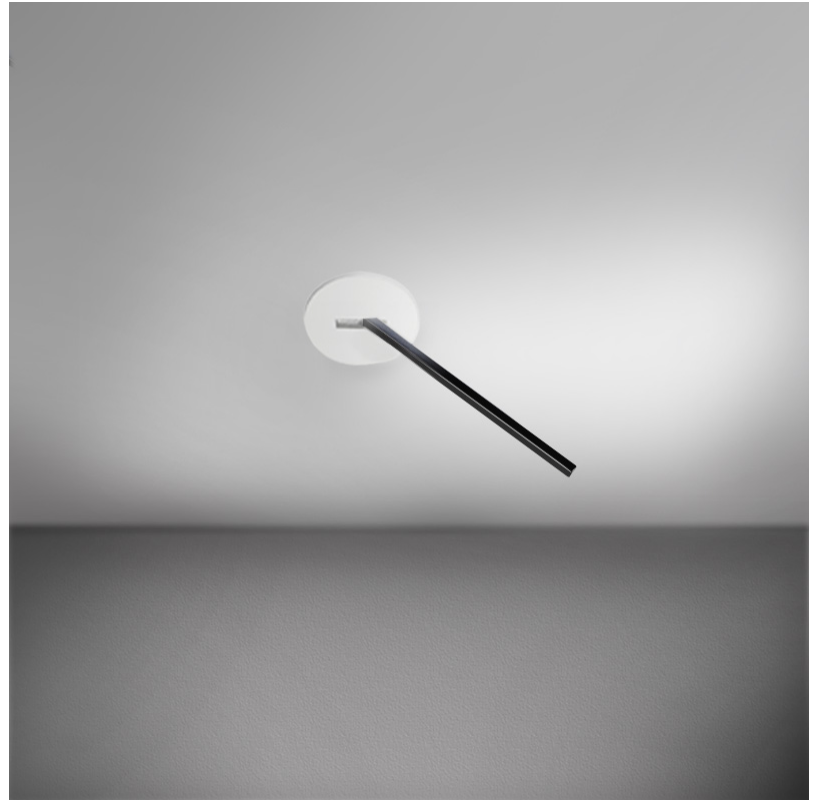

PROJECT
TYPE
SPECIFIER
QUANTITY
DATE

SPILLO 1 ROD RECESSED

D46021- -
base number   Color   Finish
                         Temperature   Options

1. To build a product code in our configurator select the specify button on the base model # product page
2. To build a manual product code on this datasheet choose from the options listed below in blue font and add the suffix to the base model #

GENERAL

Series: Spillo
Subseries: Spillo 1 Rod
Partner: Icone
Division: Design
Installation: Recessed
Product Type: Ceiling Recessed
Mounting Location: Ceiling
Light Distribution: Adjustable

PHYSICAL

Shape: Rectangle
Width (mm): 50
Width (in): $1 \frac{13}{16}$
Height (mm): 300
Height (in): $11 \frac{13}{16}$
Fixture Finish: WHI / BLK / CHR / BGD
Fixture Material: Brass

ELECTRICAL

Lamp Type: LED
Total Output Wattage (W): 3.96
Dimming: 0-10V Dimming
Driver Included: No
Driver Location: Remote
Driver Type: Constant Voltage - 120 / 277Vac
Driver Class: Class 2
Input Voltage (V): 120 - 277
Output Voltage (V): 12
Upon Request: (Not included, see components) 0-10Vdc dimming / 277Vac

LED

Color Temperature (°K): 2700 / 3000
Nominal Lumen (lm): 330
CRI: >90 CRI
Lamp Life (hrs): 50000

OPTICAL

Adjustability: Tilt 120°

RATINGS AND CERTIFICATIONS

Certified By: Certified for North American Standards
IP rating: IP20