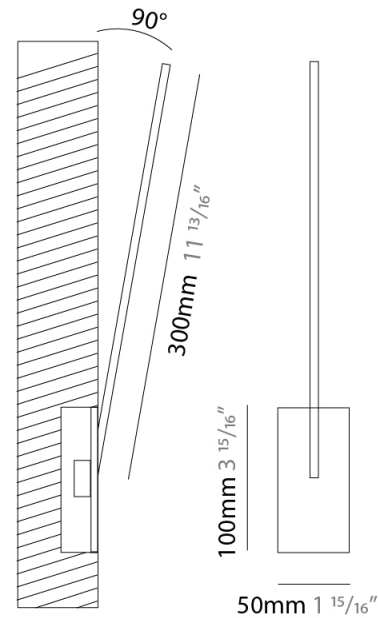

PROJECT
TYPE
SPECIFIER
QUANTITY
DATE

SPILLO 1 ROD RECESSED

D46013- -
base number   Color   Finish
                          Temperature   Options

1. To build a product code in our configurator select the specify button on the base model # product page
2. To build a manual product code on this datasheet choose from the options listed below in blue font and add the suffix to the base model #

GENERAL

Series: Spillo
Subseries: Spillo 1 Rod
Brand: Icone
Division: Design
Mounting Type: Recessed
Mounting Location: Wall
Subcategory: Ambient

PHYSICAL

Shape: Rectangle
Width (mm): 50
Width (in): 1 15/16
Height (mm): 300
Height (in): 11 13/16
Light Distribution: Adjustable
Fixture Finish: WHI / BLK / CHR / BGD
Fixture Material: Brass

ELECTRICAL

Lamp Type: LED
Total Output Wattage (W): 3.96
Dimming: 0-10V Dimming
Driver Included: No
Driver Location: Remote
Driver Type: Constant Voltage - 120 / 277Vac
Driver Class: Class 2
Input Voltage (V): 120 - 277
Output Voltage (V): 12
Upon Request: (Not included, see components) 0-10Vdc dimming / 277Vac

LED

Color Temperature (°K): 2700 / 3000
Nominal Lumen (lm): 330
CRI: >90 CRI
Lamp Life (hrs): 50000

OPTICAL

Adjustability: Tilt 120°

RATINGS AND CERTIFICATIONS

Certified By: Certified for North American Standards
IP rating: IP20