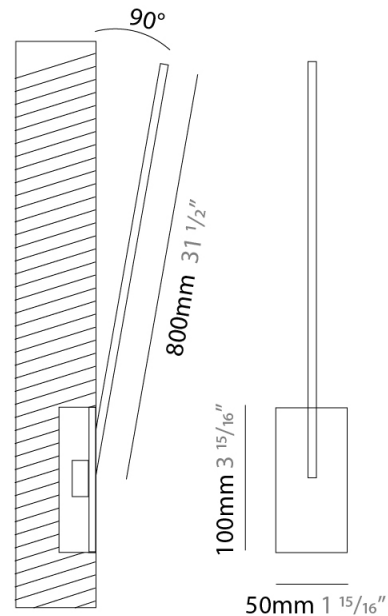

PROJECT	_____
TYPE	_____
SPECIFIER	_____
QUANTITY	_____
DATE	_____

SPILLO 1 ROD RECESSED

D46018- _____ - _____
base number   Color   Finish
                         Temperature   Options

1. To build a product code in our configurator select the specify button on the base model # product page
2. To build a manual product code on this datasheet choose from the options listed below in blue font and add the suffix to the base model #

GENERAL

Series: Spillo
Subseries: Spillo 1 Rod
Partner: Icone
Division: Design
Installation: Recessed
Product Type: Ceiling Recessed
Mounting Location: Ceiling
Light Distribution: Adjustable

PHYSICAL

Shape: Rectangle
Width (mm): 50
Width (in): 1 ¹⁵/₁₆
Height (mm): 800
Height (in): 31 ¹/₂
Fixture Finish: WHI / BLK / CHR / BGD
Fixture Material: Brass

ELECTRICAL

Lamp Type: LED
Total Output Wattage (W): 10.56
Dimming: 0-10V Dimming
Driver Included: No
Driver Location: Remote
Driver Type: Constant Voltage - 120Vac
Driver Class: Class 2
Input Voltage (V): 120
Output Voltage (V): 12
Upon Request: (Not included, see components) 0-10Vdc dimming / 277Vac

LED

Color Temperature (°K): 2700 / 3000
Nominal Lumen (lm): 880
CRI: >90 CRI
Lamp Life (hrs): 50000

OPTICAL

Adjustability: Tilt 120°

RATINGS AND CERTIFICATIONS

Certified By: Certified for North American Standards
IP rating: IP20