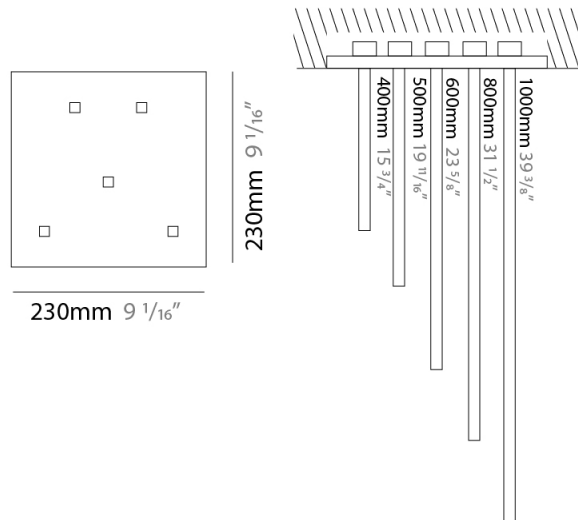

Shape: Rectangle
 Width (mm): 50
 Width (in): 1 ¹⁵/₁₆
 Height (mm): 200
 Height (in): 7 ⁷/₈
 Fixture Finish: WHI / BLK / CHR / BGD
 Fixture Material: Brass

ELECTRICAL

Lamp Type: LED
 Total Output Wattage (W): 2.64
 Dimming: 0-10V Dimming
 Driver Included: No
 Driver Location: Remote
 Driver Type: Constant Voltage - 120 / 277Vac
 Driver Class: Class 2
 Input Voltage (V): 120 - 277
 Output Voltage (V): 12
 Upon Request: (Not included, see components) 0-10Vdc dimming / 277Vac

Shape: Rectangle
 Width (mm): 50
 Width (in): 1 ¹⁵/₁₆"
 Height (mm): 400
 Height (in): 15 ³/₄"
 Fixture Finish: WHI / BLK / CHR / BGD
 Fixture Material: Brass

ELECTRICAL

Lamp Type: LED
 Total Output Wattage (W): 4.8
 Dimming: 0-10V Dimming
 Driver Included: No
 Driver Location: Remote
 Driver Type: Constant Voltage - 120Vac
 Driver Class: Class 2
 Input Voltage (V): 120
 Output Voltage (V): 12
 Upon Request: (Not included, see components) 0-10Vdc dimming / 277Vac

Shape: Abstract
 Width (mm): 50
 Width (in): 1 ¹⁵/₁₆
 Height (mm): 1000
 Height (in): 39 ³/₈
 Fixture Finish: WHI / BLK / CHR / BGD
 Fixture Material: Brass

ELECTRICAL

Lamp Type: LED
 Total Output Wattage (W): 45.72
 Dimming: 0-10V Dimming
 Driver Included: No
 Driver Location: Remote
 Driver Type: Constant Voltage - 120 / 277Vac
 Driver Class: Class 2
 Input Voltage (V): 120 - 277
 Output Voltage (V): 12
 Upon Request: (Not included, see components) 0-10Vdc dimming / 277Vac

LED

Color Temperature (°K): 2700 / 3000
 Nominal Lumen (lm): 3850
 CRI: >90 CRI
 Lamp Life (hrs): 50000

OPTICAL

Adjustability: Tilt 120°

RATINGS AND CERTIFICATIONS

Certified By: Certified for North American Standards
 IP rating: IP20