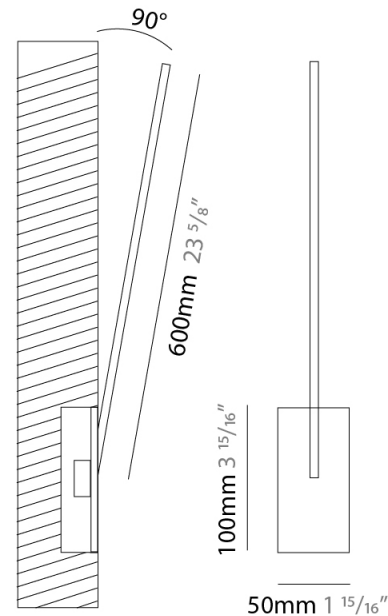

PROJECT	_____
TYPE	_____
SPECIFIER	_____
QUANTITY	_____
DATE	_____

SPILLO 1 ROD RECESSED

D46016- _____ - _____
base number   Color   Finish
                                         Temperature   Options

1. To build a product code in our configurator select the specify button on the base model # product page
2. To build a manual product code on this datasheet choose from the options listed below in blue font and add the suffix to the base model #

GENERAL

Series: Spillo
Subseries: Spillo 1 Rod
Partner: Icone
Division: Design
Installation: Recessed
Product Type: Wall Recessed
Mounting Location: Wall
Light Distribution: Adjustable

PHYSICAL

Shape: Rectangle
Width (mm): 50
Width (in): 1 ¹⁵/₁₆"
Height (mm): 600
Height (in): 23 ⁵/₈"
Fixture Finish: WHI / BLK / CHR / BGD
Fixture Material: Brass

ELECTRICAL

Lamp Type: LED
Total Output Wattage (W): 7.92
Dimming: 0-10V Dimming
Driver Included: No
Driver Location: Remote
Driver Type: Constant Voltage - 120Vac
Driver Class: Class 2
Input Voltage (V): 120
Output Voltage (V): 12
Upon Request: (Not included, see components) 0-10Vdc dimming / 277Vac

LED

Color Temperature (°K): 2700 / 3000
Nominal Lumen (lm): 660
CRI: >90 CRI
Lamp Life (hrs): 50000

OPTICAL

Adjustability: Tilt 120°

RATINGS AND CERTIFICATIONS

Certified By: Certified for North American Standards
IP rating: IP20