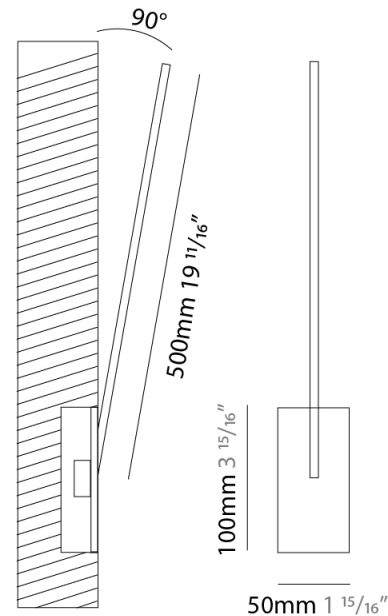

Shape: Rectangle
 Width (mm): 50
 Width (in): 1 ¹⁵/₁₆
 Height (mm): 200
 Height (in): 7 ⁷/₈
 Fixture Finish: WHI / BLK / CHR / BGD
 Fixture Material: Brass

ELECTRICAL

Lamp Type: LED
 Total Output Wattage (W): 2.64
 Dimming: 0-10V Dimming
 Driver Included: No
 Driver Location: Remote
 Driver Type: Constant Voltage - 120 / 277Vac
 Driver Class: Class 2
 Input Voltage (V): 120 - 277
 Output Voltage (V): 12
 Upon Request: (Not included, see components) 0-10Vdc dimming / 277Vac

Shape: Rectangle
 Width (mm): 50
 Width (in): 1 ¹⁵/₁₆"
 Height (mm): 400
 Height (in): 15 ³/₄"
 Fixture Finish: WHI / BLK / CHR / BGD
 Fixture Material: Brass

ELECTRICAL

Lamp Type: LED
 Total Output Wattage (W): 4.8
 Dimming: 0-10V Dimming
 Driver Included: No
 Driver Location: Remote
 Driver Type: Constant Voltage - 120Vac
 Driver Class: Class 2
 Input Voltage (V): 120
 Output Voltage (V): 12
 Upon Request: (Not included, see components) 0-10Vdc dimming / 277Vac

Shape: Rectangle
 Width (mm): 50
 Width (in): 1 ¹⁵/₁₆
 Height (mm): 500
 Height (in): 19 ¹¹/₁₆
 Fixture Finish: WHI / BLK / CHR / BGD
 Fixture Material: Brass

ELECTRICAL

Lamp Type: LED
 Total Output Wattage (W): 6.6
 Dimming: 0-10V Dimming
 Driver Included: No
 Driver Location: Remote
 Driver Type: Constant Voltage - 120Vac
 Driver Class: Class 2
 Input Voltage (V): 120
 Output Voltage (V): 12
 Upon Request: (Not included, see components) 0-10Vdc dimming / 277Vac

LED

Color Temperature (°K): 2700 / 3000
 Nominal Lumen (lm): 550
 CRI: >90 CRI
 Lamp Life (hrs): 50000

OPTICAL

Adjustability: Tilt 120°

RATINGS AND CERTIFICATIONS

Certified By: Certified for North American Standards
 IP rating: IP20