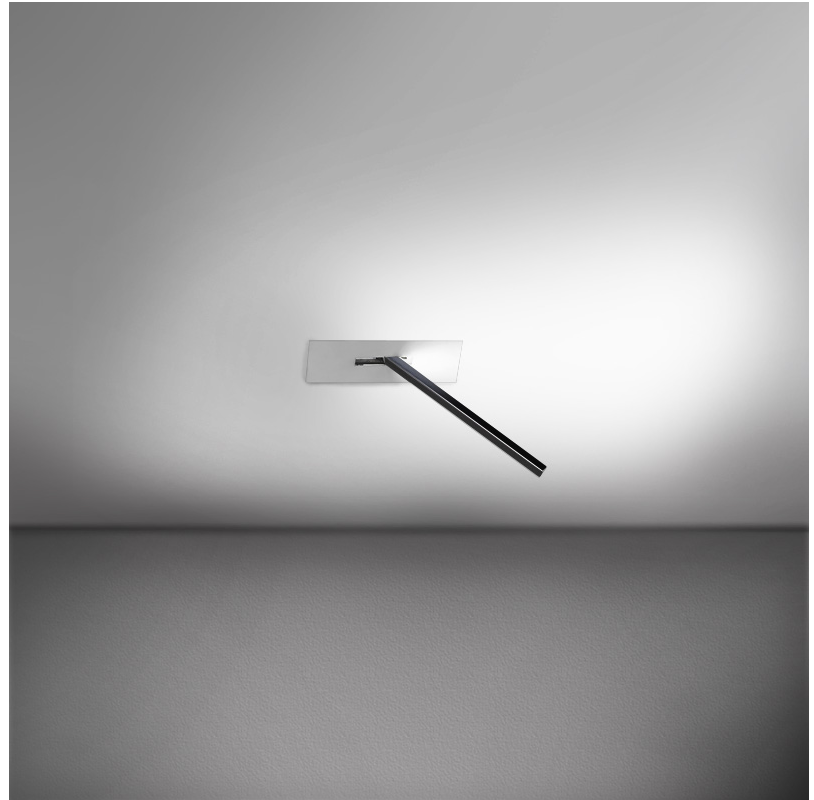

PROJECT	_____
TYPE	_____
SPECIFIER	_____
QUANTITY	_____
DATE	_____

SPILLO 1 ROD RECESSED

D46012- _____ - _____
base number   Color   Finish
                                         Temperature   Options

1. To build a product code in our configurator select the specify button on the base model # product page
2. To build a manual product code on this datasheet choose from the options listed below in blue font and add the suffix to the base model #

GENERAL

Series: Spillo
Subseries: Spillo 1 Rod
Partner: Icone
Division: Design
Installation: Recessed
Product Type: Ceiling Recessed
Mounting Location: Ceiling
Light Distribution: Adjustable

PHYSICAL

Shape: Rectangle
Width (mm): 50
Width (in): 1 ¹⁵/₁₆
Height (mm): 200
Height (in): 7 ⁷/₈
Fixture Finish: WHI / BLK / CHR / BGD
Fixture Material: Brass

ELECTRICAL

Lamp Type: LED
Total Output Wattage (W): 2.64
Dimming: 0-10V Dimming
Driver Included: No
Driver Location: Remote
Driver Type: Constant Voltage - 120 / 277Vac
Driver Class: Class 2
Input Voltage (V): 120 - 277
Output Voltage (V): 12
Upon Request: (Not included, see components) 0-10Vdc dimming / 277Vac

LED

Color Temperature (°K): 2700 / 3000
Nominal Lumen (lm): 220
CRI: >90 CRI
Lamp Life (hrs): 50000

OPTICAL

Adjustability: Tilt 120°

RATINGS AND CERTIFICATIONS

Certified By: Certified for North American Standards
IP rating: IP20