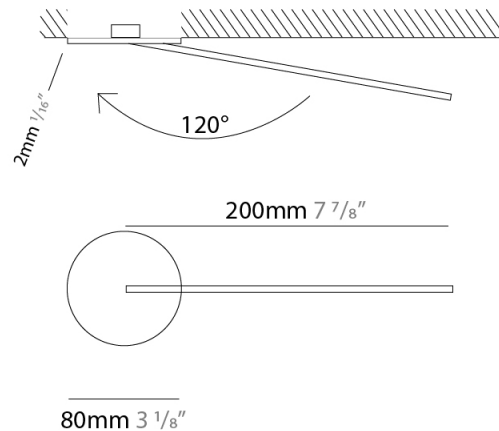

PROJECT	_____
TYPE	_____
SPECIFIER	_____
QUANTITY	_____
DATE	_____

SPILLO 1 ROD RECESSED

D46020- _____ - _____
base number   Color   Finish
                                         Temperature   Options

1. To build a product code in our configurator select the specify button on the base model # product page
2. To build a manual product code on this datasheet choose from the options listed below in blue font and add the suffix to the base model #

GENERAL

Series: Spillo
Subseries: Spillo 1 Rod
Partner: Icone
Division: Design
Installation: Recessed
Product Type: Ceiling Recessed
Mounting Location: Ceiling
Light Distribution: Adjustable

PHYSICAL

Shape: Rectangle
Width (mm): 50
Width (in): 1 ¹⁵/₁₆
Height (mm): 200
Height (in): 7 ⁷/₈
Fixture Finish: WHI / BLK / CHR / BGD
Fixture Material: Brass

ELECTRICAL

Lamp Type: LED
Total Output Wattage (W): 2.64
Dimming: 0-10V Dimming
Driver Included: No
Driver Location: Remote
Driver Type: Constant Voltage - 120 / 277Vac
Driver Class: Class 2
Input Voltage (V): 120 - 277
Output Voltage (V): 12
Upon Request: (Not included, see components) 0-10Vdc dimming / 277Vac

LED

Color Temperature (°K): 2700 / 3000
Nominal Lumen (lm): 220
CRI: >90 CRI
Lamp Life (hrs): 50000

OPTICAL

Adjustability: Tilt 120°

RATINGS AND CERTIFICATIONS

Certified By: Certified for North American Standards
IP rating: IP20